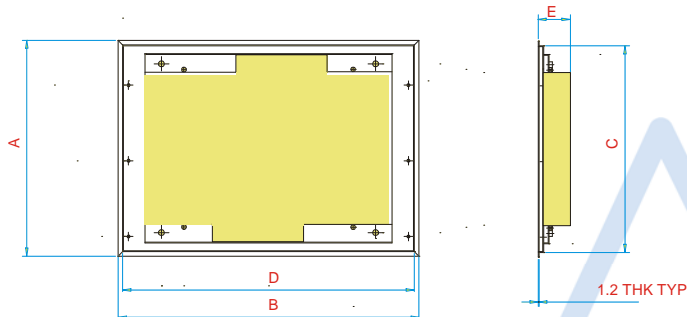

AQUAVISION

Technical Information

Model AVF 15-3 LCD

Bezel size

<u>Model</u>	<u>Screen Size</u>	<u>A</u> Overall Height	<u>B</u> Overall Width	<u>C</u> Cut out Height	<u>D</u> Cut out Width	<u>E</u> Max Depth
AVF-151-LCD	384mm	385mm	470mm	376mm	461mm	60mm

Screen

LCD TFT
WXGA 1024 x 768
PAL/SECAM-B/G, D/K, L
Full Auto Tuning
TeleText/FastText
Heated Screen

Inputs

1 x Scart (Fully Wired)
1 x Composite AV (Yellow, Red and White)
1 x S- Video
1 x PC D- Connector + 3.5mm Audio
1 x Analogue Tuner